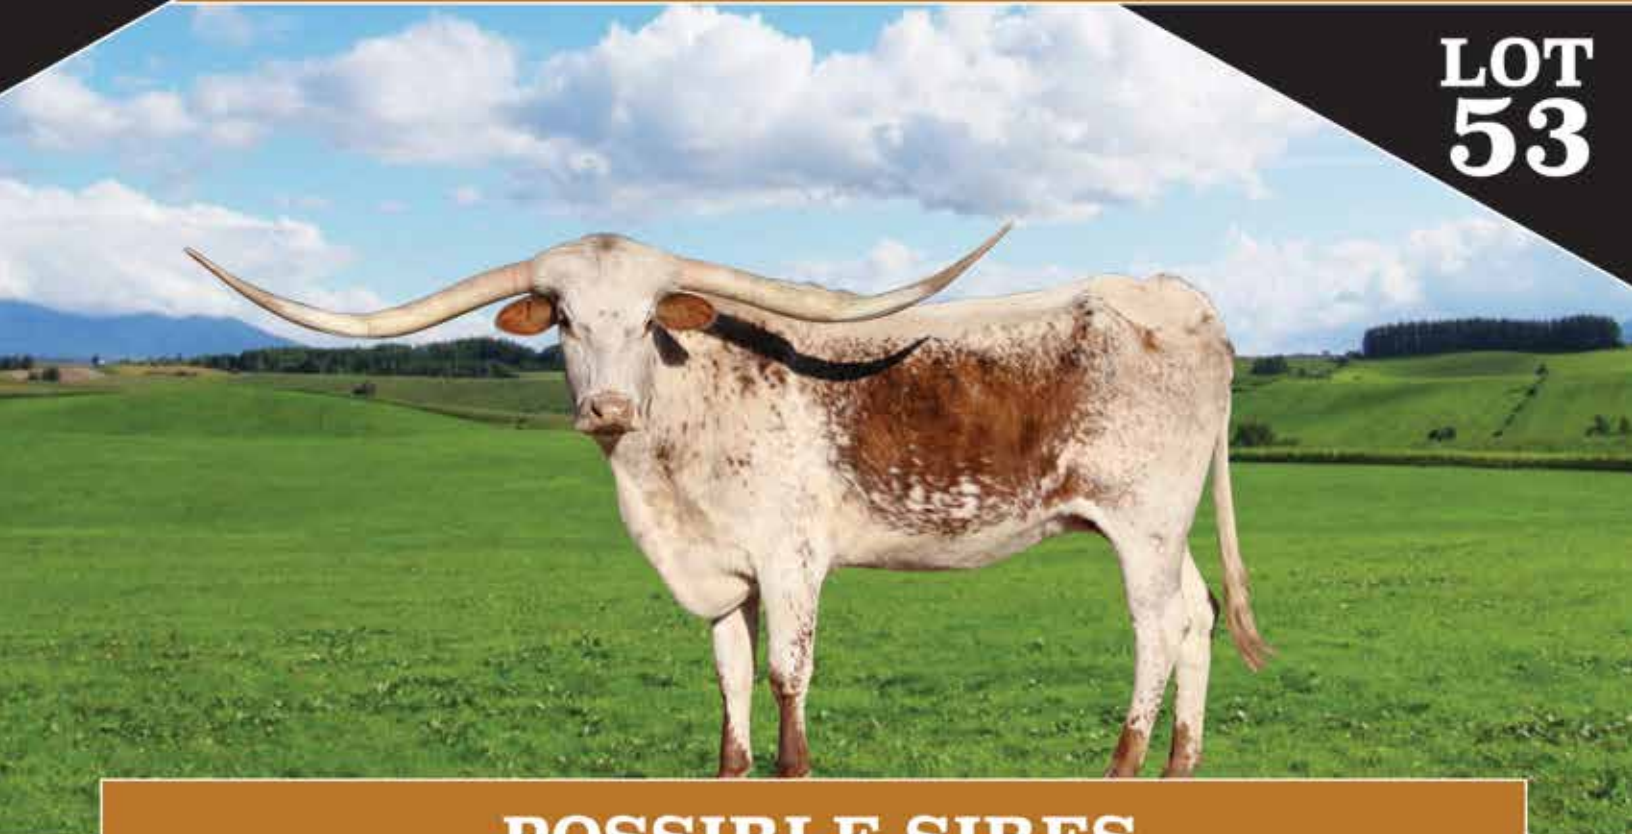

WWW.LONESOME PINES RANCH.COM

BRETT RANCH

BR Becca Bella

DOB: 3/14/2014

**JP RIO GRANDE
x JBM BECCA II**

**LOT
53**

POSSIBLE SIRES

**CRUZIN TANGO
CHEX**